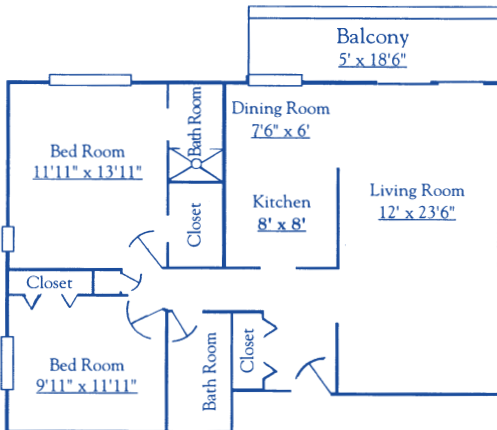

There's Nobody Out There Like Us!

RosePointe II

INCLUDED IN RENT: Secured entrance, radiant heat, water/waste, recycling, community room, scenic walking path, and garden plots.

| Unattached garages available and priced separately |

One Bedroom Apartments | Approx. 750 Sq. Ft. |

Two Bedroom Apartments

| Approx. 1000 - 1050 Sq. Ft., 1 and 2 bath plans |